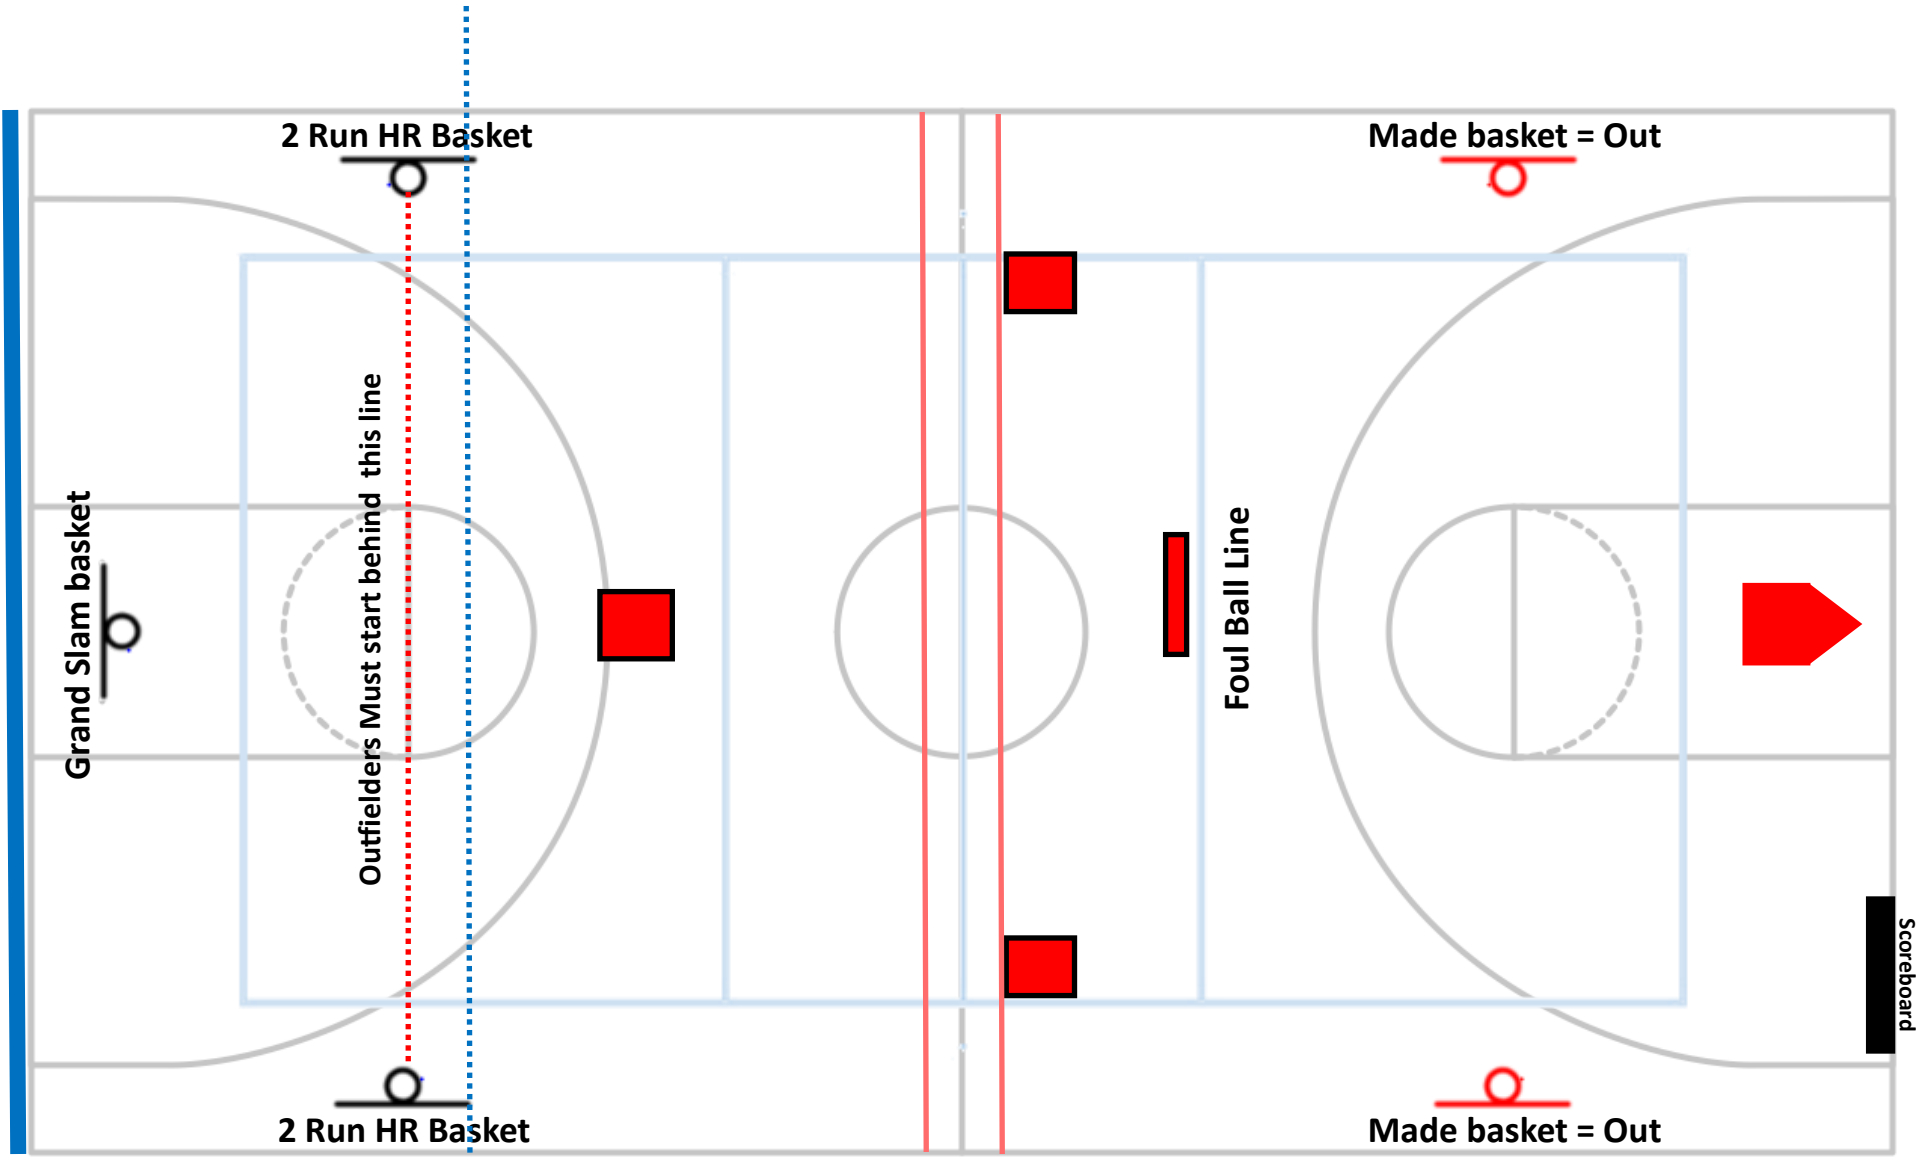

A kick that hits the back wall above the blue padding a Home Run

Any kick that goes above the track, past these the two (2 Run HR) baskets is a HR. Unless is gets stuck on the track, than it is an out.

An out can be made on any kick, off any object, before it hits the ground. Except for any of the HR rules.